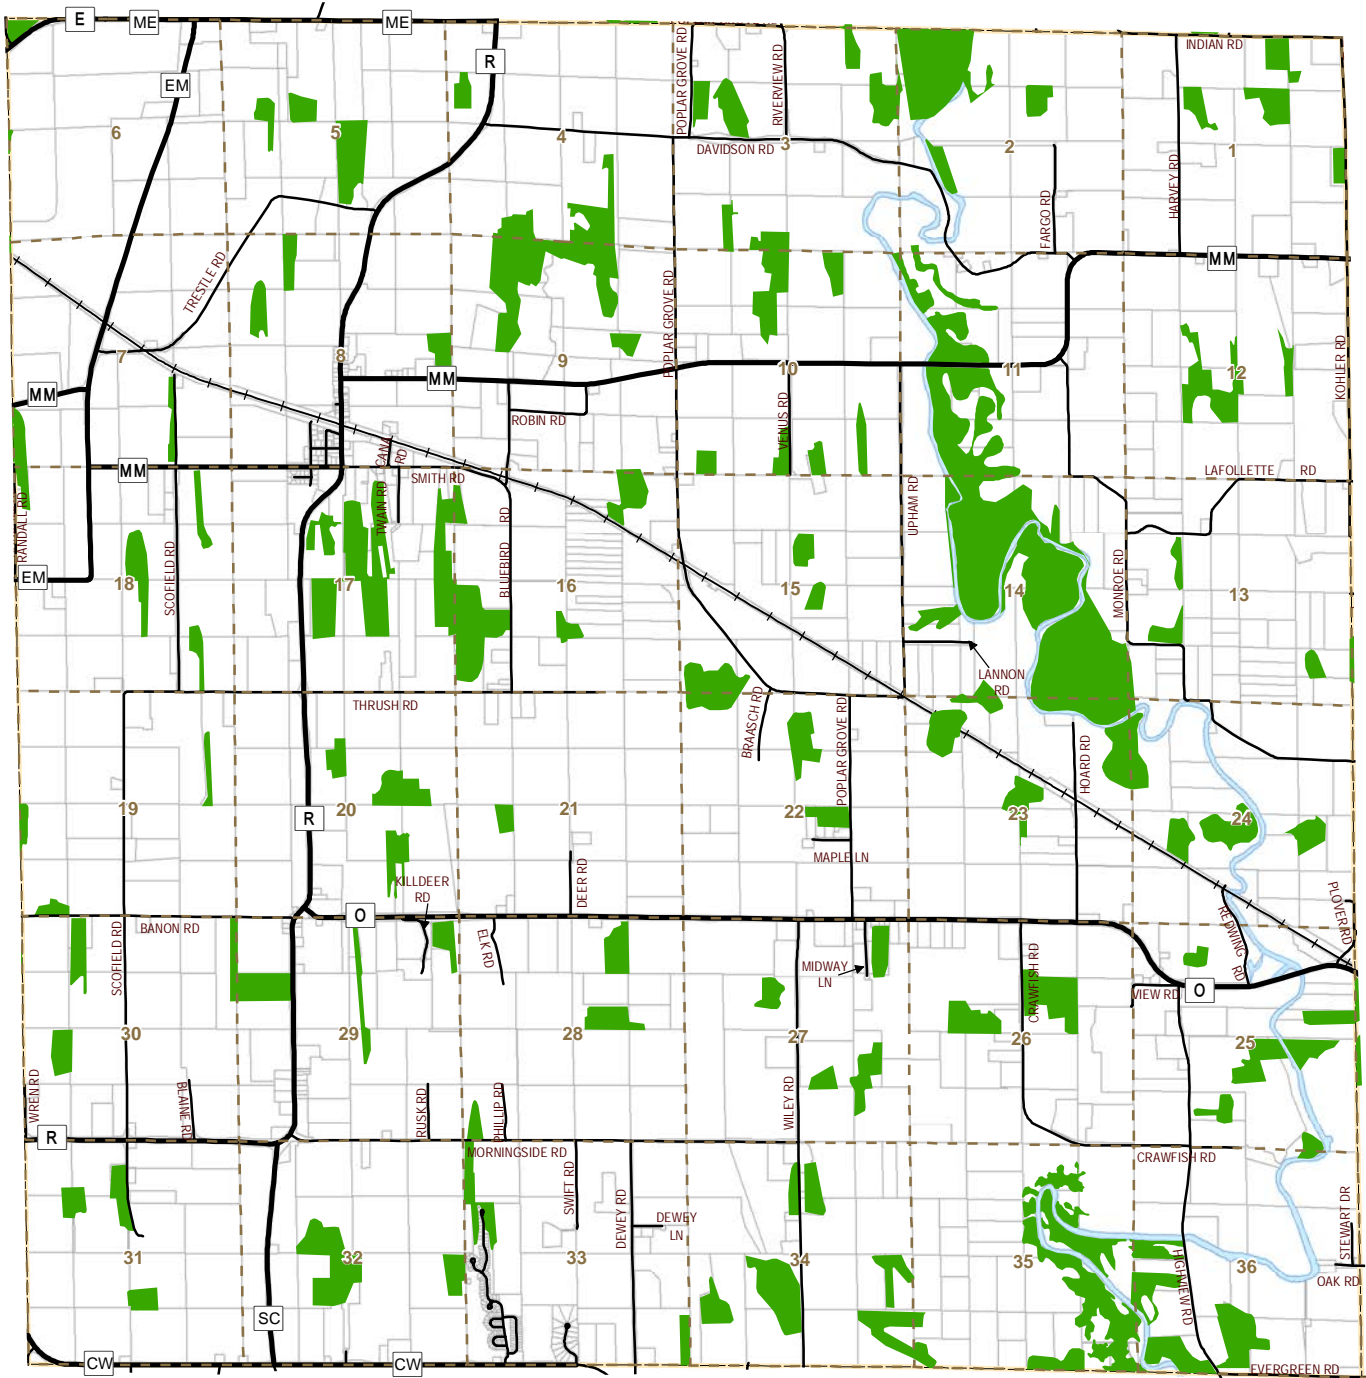

Dodge County
 Land Resources and Parks
 Department

Source: Dodge County Land Resources and Parks Department, March 2013

Map 5-1, Prime Agricultural Soils Town of Lebanon, Dodge County, Wisconsin

Legend

- County Highway
- Town Road
- Railroad
- Town Boundary
- Section Line
- Tax Parcels
- Waterbodies
- Prime Soils

Dodge County Wisconsin

Dodge County
Land Resources and Parks
Department

Town of Lebanon

Source: Dodge County Land Resources and Parks Department, March 2013

0 0.4 0.8 1.6 Miles

Map 5-2, Woodlots Town of Lebanon, Dodge County, Wisconsin

Map 5-3, Wetlands, Watersheds, Streams & Surface Water Town of Lebanon, Dodge County, Wisconsin

Legend

- County Highway
- Town Road
- Railroad
- Town Boundary
- Section Line
- Wetlands
- Lakes and Ponds
- Rivers and Streams
- Streams
- Intermittent Streams
- Watershed Boundary

- U.S. Highway
- State Highway
- Town Boundaries
- Town of Lebanon
- Municipalities
- Horicon Marsh
- Lake
- Resource**
 - Cultural Site
 - Museum
 - Museum - Historical Society
 - State or National Register Site