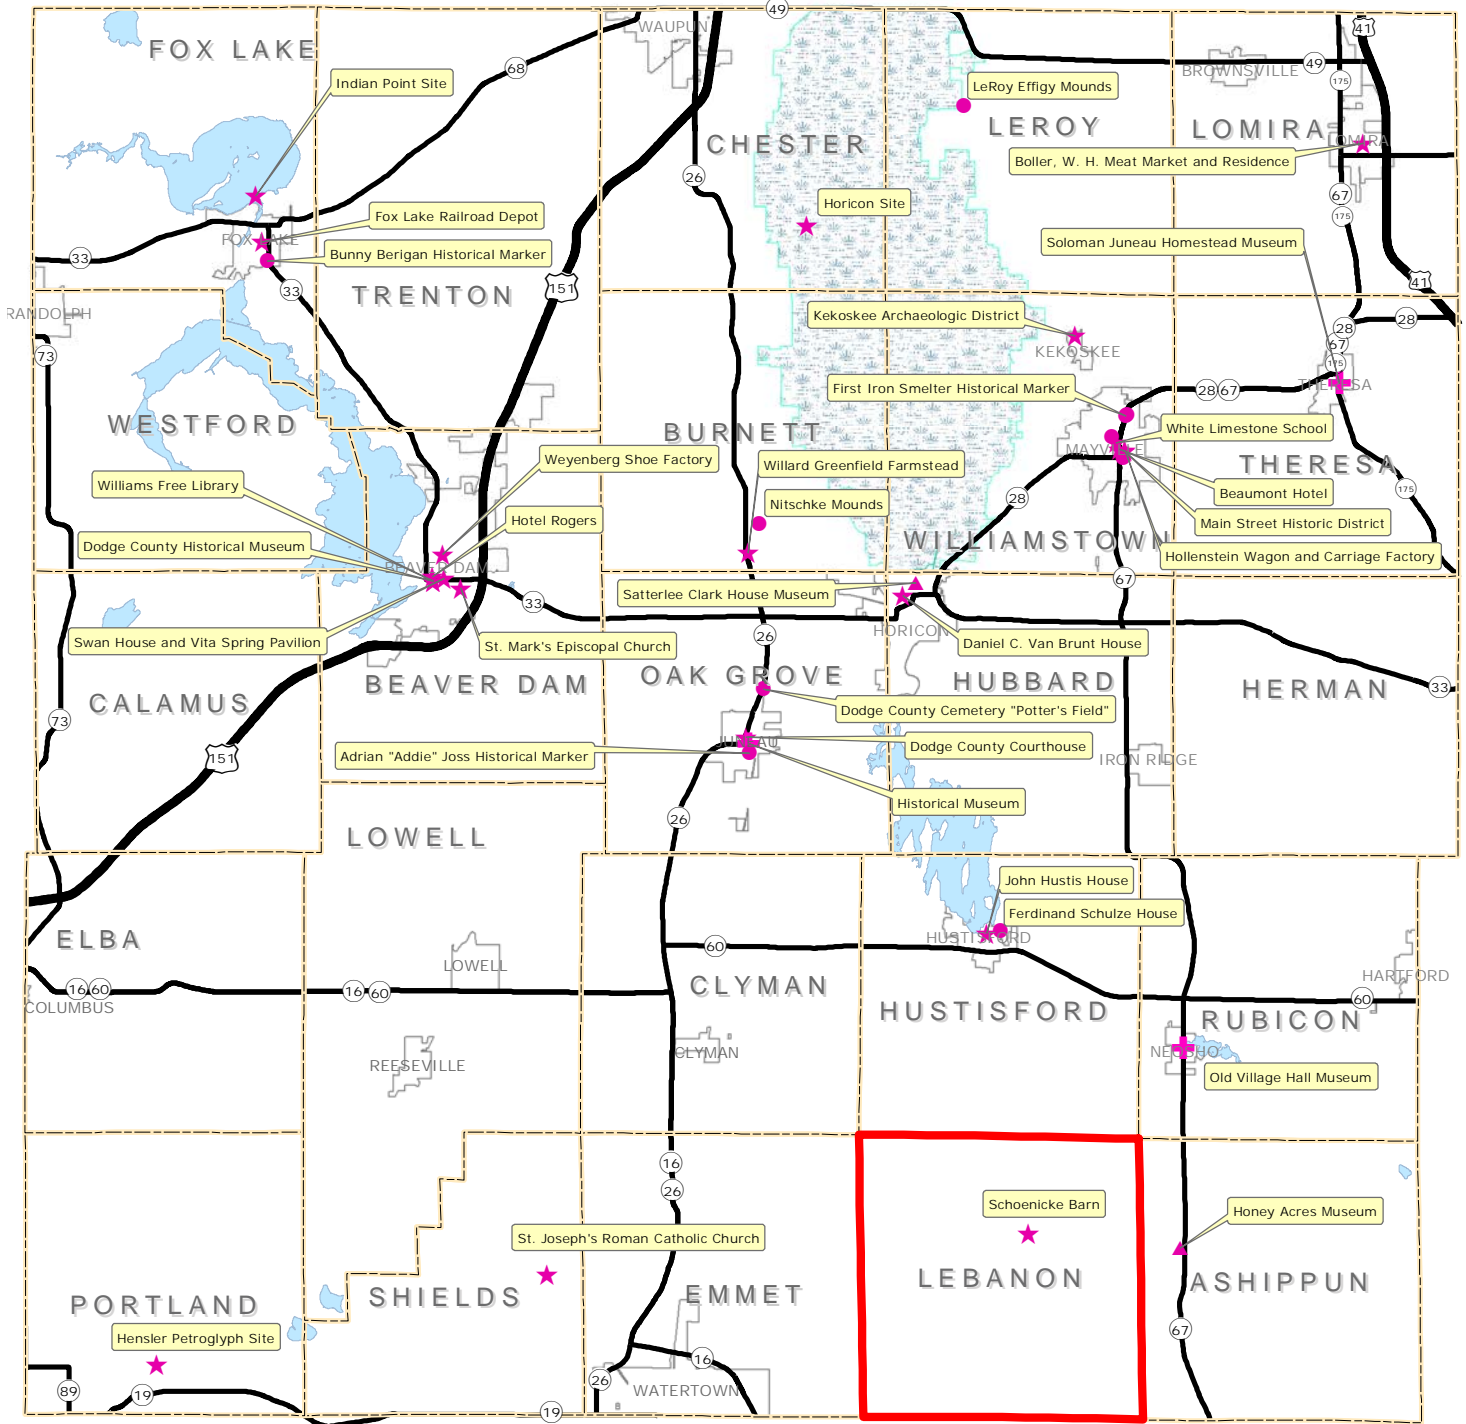

Map 5-6, Historical, Cultural, and Archaeological Resources Dodge County, Wisconsin

Legend

- U.S. Highway
- State Highway
- Town Boundaries
- Town of Lebanon
- Municipalities
- Horicon Marsh
- Lake
- **Resource**
  - Cultural Site
  - Museum
  - Museum - Historical Society
  - State or National Register Site

Burials are not shown due to protection

Dodge County
Land Resources and Parks
Department

0   2.5   5   10 Miles

Source: Dodge County Land Resources and Parks Department, March 2013