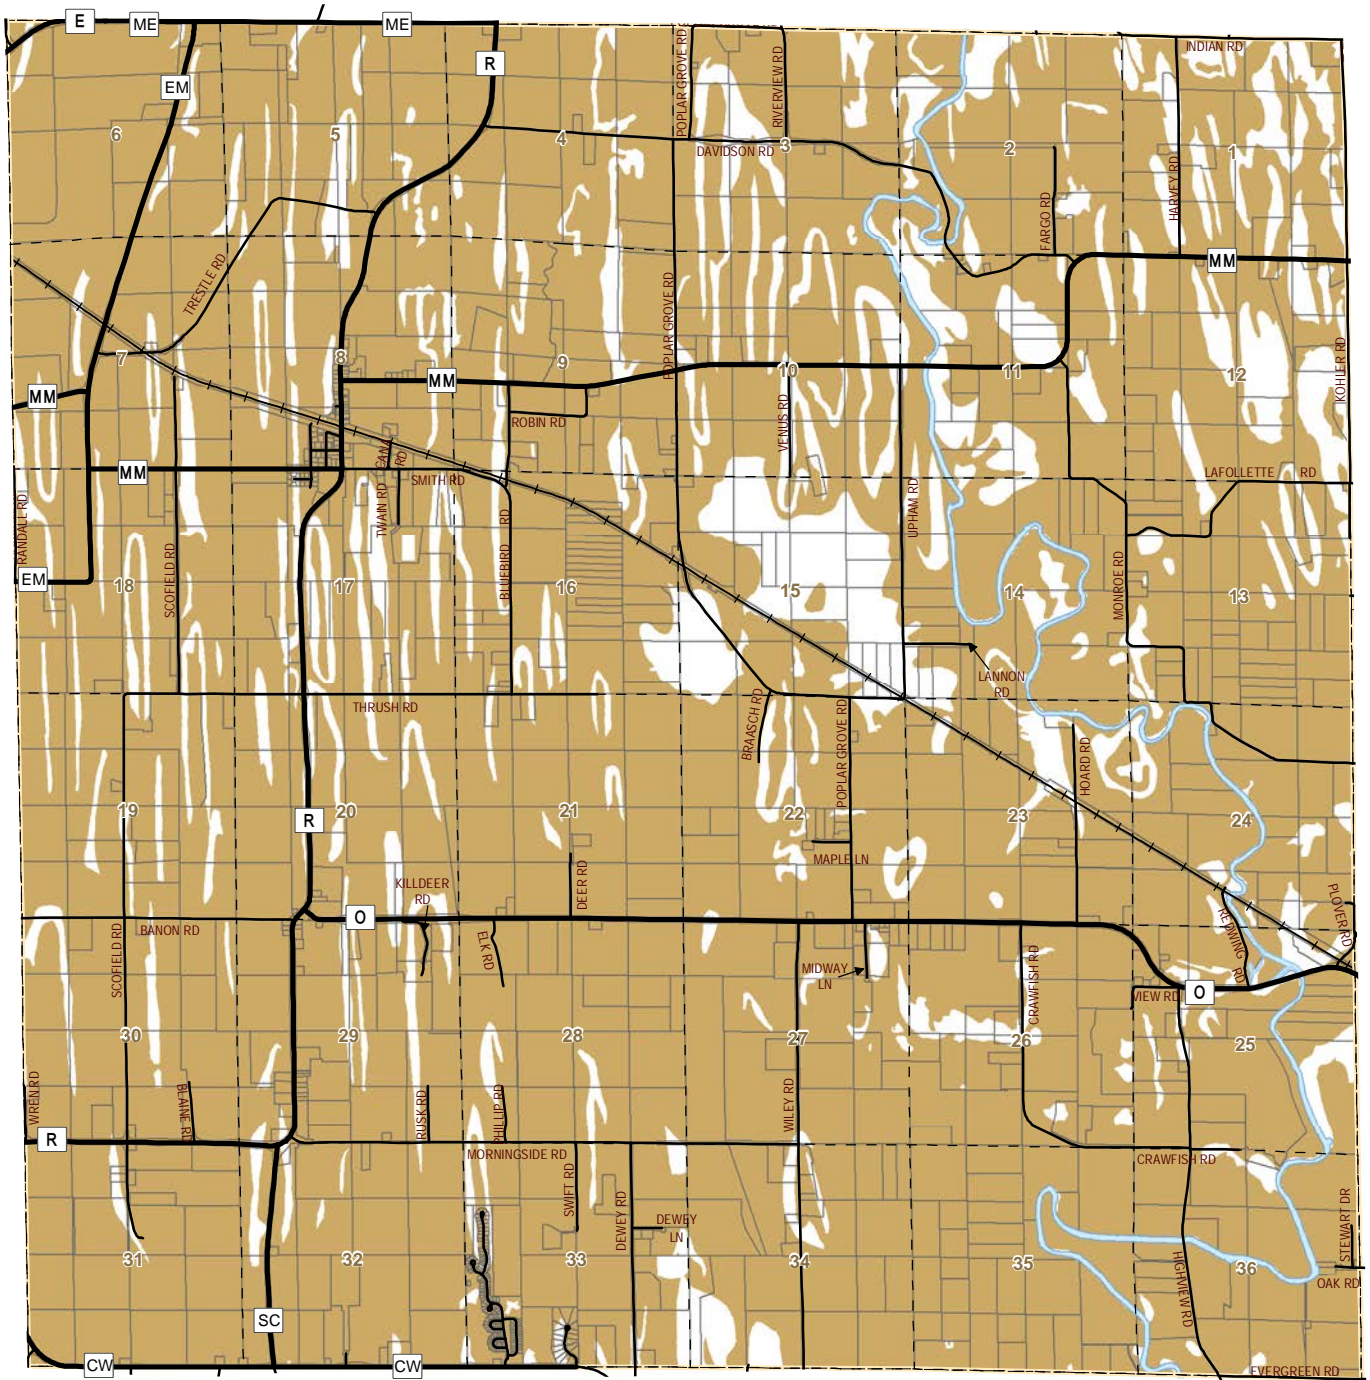

Map 4-7, Utilities & Community Facilities Town of Lebanon, Dodge County, Wisconsin

Legend

County Highway	Cemetery	Post Office	County Park
Town Road	Church	Fire Station	Park
Railroad	Municipal Hall	Police Station	Sportsman's Club
Town Boundary	School	Sanitary District	Waste Treatment Plant
Section Line	Communication Tower	Wildlife Area	
Waterbodies		Park Area	

Dodge County
 Land Resources and Parks
 Department

Source: Dodge County Land Resources and Parks Department, March 2013

Map 5-1, Prime Agricultural Soils Town of Lebanon, Dodge County, Wisconsin

Legend

- County Highway
- Town Road
- Railroad
- Town Boundary
- Section Line
- Tax Parcels
- Waterbodies
- Prime Soils

Map 5-3, Wetlands, Watersheds, Streams & Surface Water Town of Lebanon, Dodge County, Wisconsin

Legend

- County Highway
- Town Road
- Railroad
- Town Boundary
- Section Line
- Wetlands
- Lakes and Ponds
- Rivers and Streams
- Streams
- Intermittent Streams
- Watershed Boundary

- U.S. Highway
- State Highway
- Town Boundaries
- Town of Lebanon
- Municipalities
- Horicon Marsh
- Lake
- Resource**
 - Cultural Site
 - Museum
 - Museum - Historical Society
 - State or National Register Site