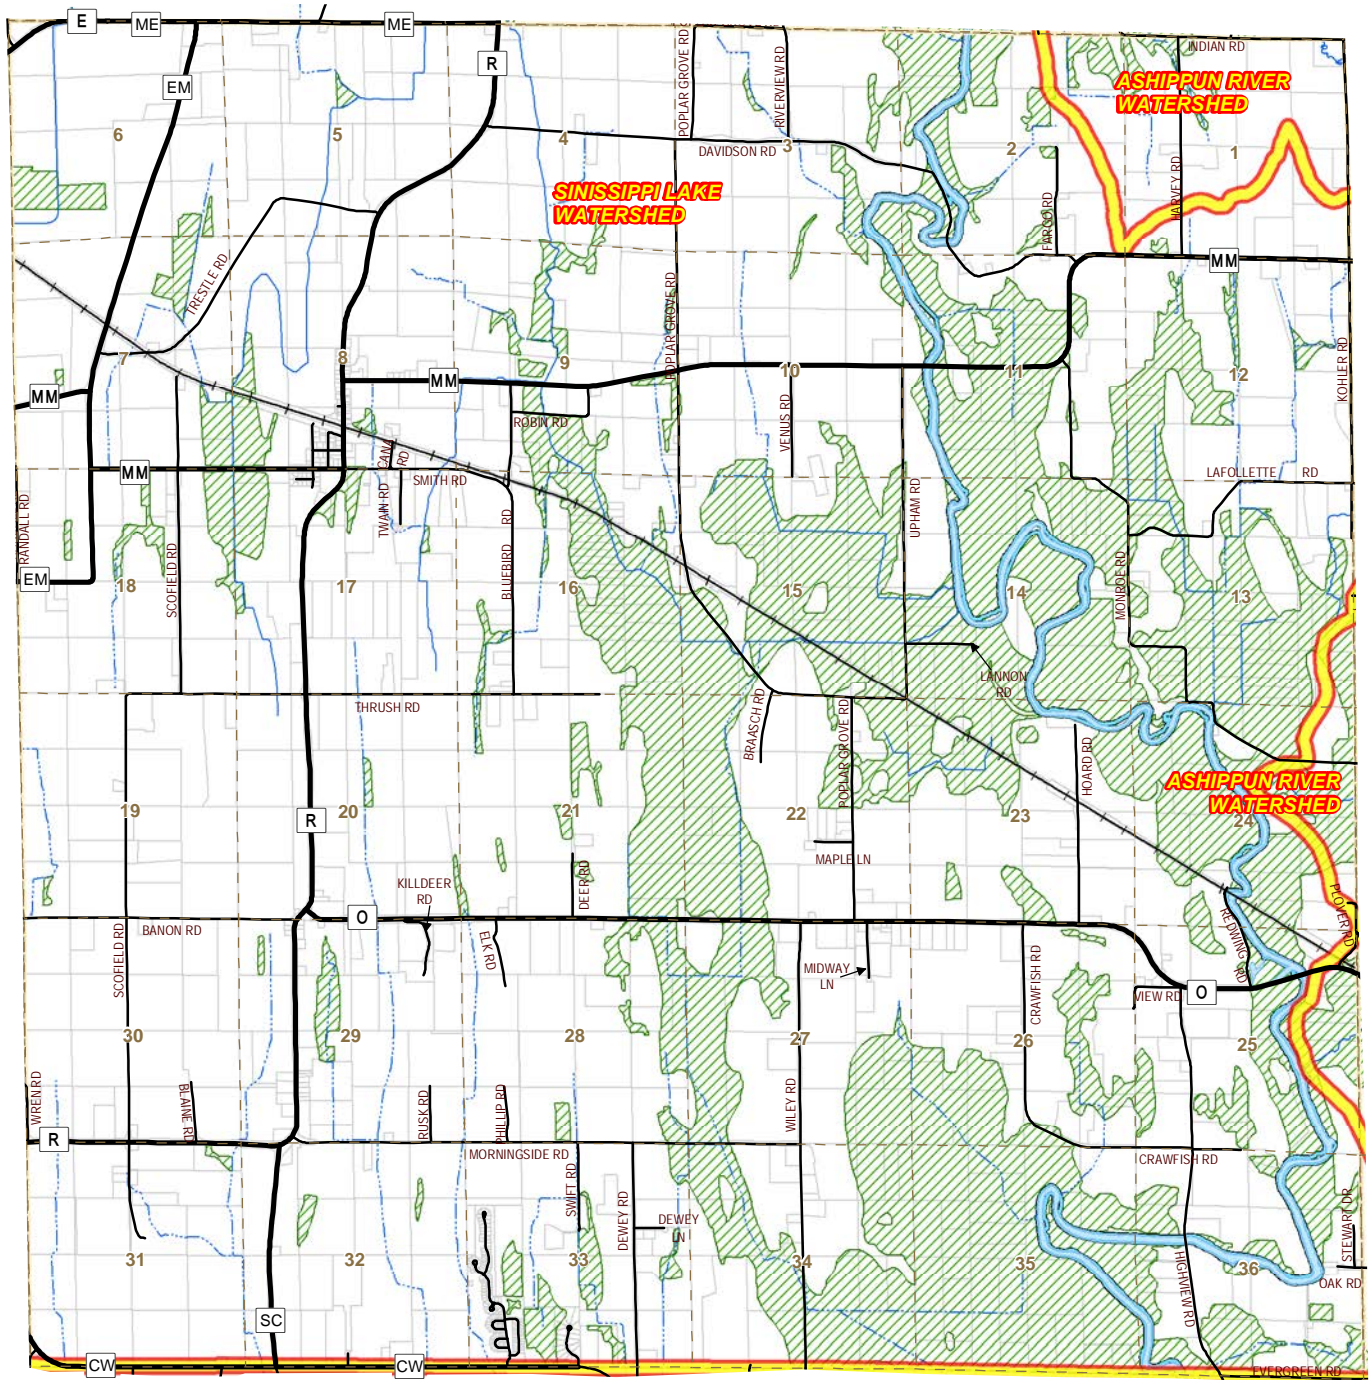

Dodge County
 Land Resources and Parks
 Department

Source: Dodge County Land Resources and Parks Department, March 2013

Map 5-1, Prime Agricultural Soils Town of Lebanon, Dodge County, Wisconsin

Legend

- County Highway
- Town Road
- Railroad
- Town Boundary
- Section Line
- Tax Parcels
- Waterbodies
- Prime Soils

Legend

- County Highway
- Town Road
- Railroad
- Town Boundary
- Section Line
- Tax Parcels
- Waterbodies
- Woodlots

Dodge County
Land Resources and Parks
Department

Source: Dodge County Land Resources and Parks Department, March 2013

Map 5-3, Wetlands, Watersheds, Streams & Surface Water Town of Lebanon, Dodge County, Wisconsin

Legend

- County Highway
- Town Road
- Railroad
- Town Boundary
- Section Line
- Wetlands
- Lakes and Ponds
- Rivers and Streams
- Streams
- Intermittent Streams
- Watershed Boundary

- U.S. Highway
- State Highway
- Town Boundaries
- Town of Lebanon
- Municipalities
- Horicon Marsh
- Lake
- Resource**
 - Cultural Site
 - Museum
 - Museum - Historical Society
 - State or National Register Site