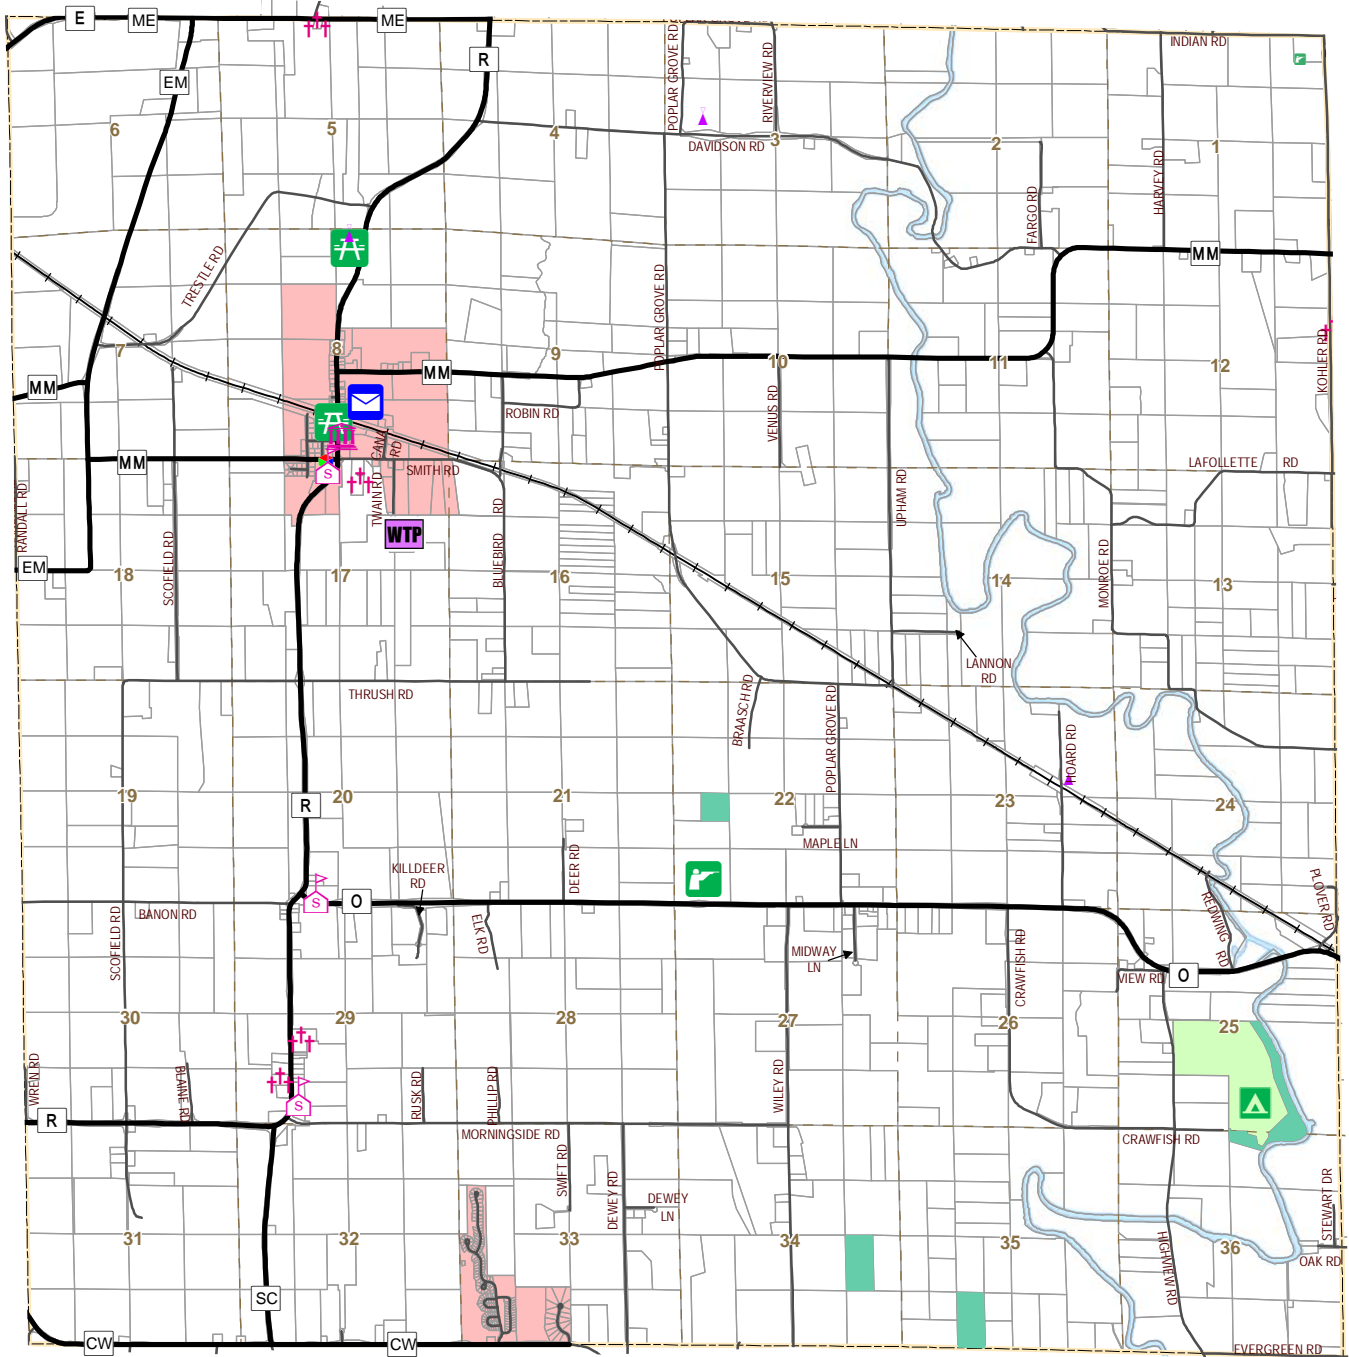

Map 4-7, Utilities & Community Facilities Town of Lebanon, Dodge County, Wisconsin

Legend

County Highway	Cemetery	Post Office	County Park
Town Road	Church	Fire Station	Park
Railroad	Municipal Hall	Police Station	Sportsman's Club
Town Boundary	School	Sanitary District	Waste Treatment Plant
Section Line	Communication Tower	Wildlife Area	
Waterbodies		Park Area	

Dodge County
 Land Resources and Parks
 Department

Source: Dodge County Land Resources and Parks Department, March 2013

Map 5-1, Prime Agricultural Soils Town of Lebanon, Dodge County, Wisconsin

Legend

- County Highway
- Town Road
- Railroad
- Town Boundary
- Section Line
- Tax Parcels
- Waterbodies
- Prime Soils

Map 5-3, Wetlands, Watersheds, Streams & Surface Water Town of Lebanon, Dodge County, Wisconsin

Legend

- County Highway
- Town Road
- Railroad
- Town Boundary
- Section Line
- Wetlands
- Lakes and Ponds
- Rivers and Streams
- Streams
- Intermittent Streams
- Watershed Boundary

- U.S. Highway
- State Highway
- Town Boundaries
- Town of Lebanon
- Municipalities
- Horicon Marsh
- Lake
- Resource**
 - Cultural Site
 - Museum
 - Museum - Historical Society
 - State or National Register Site