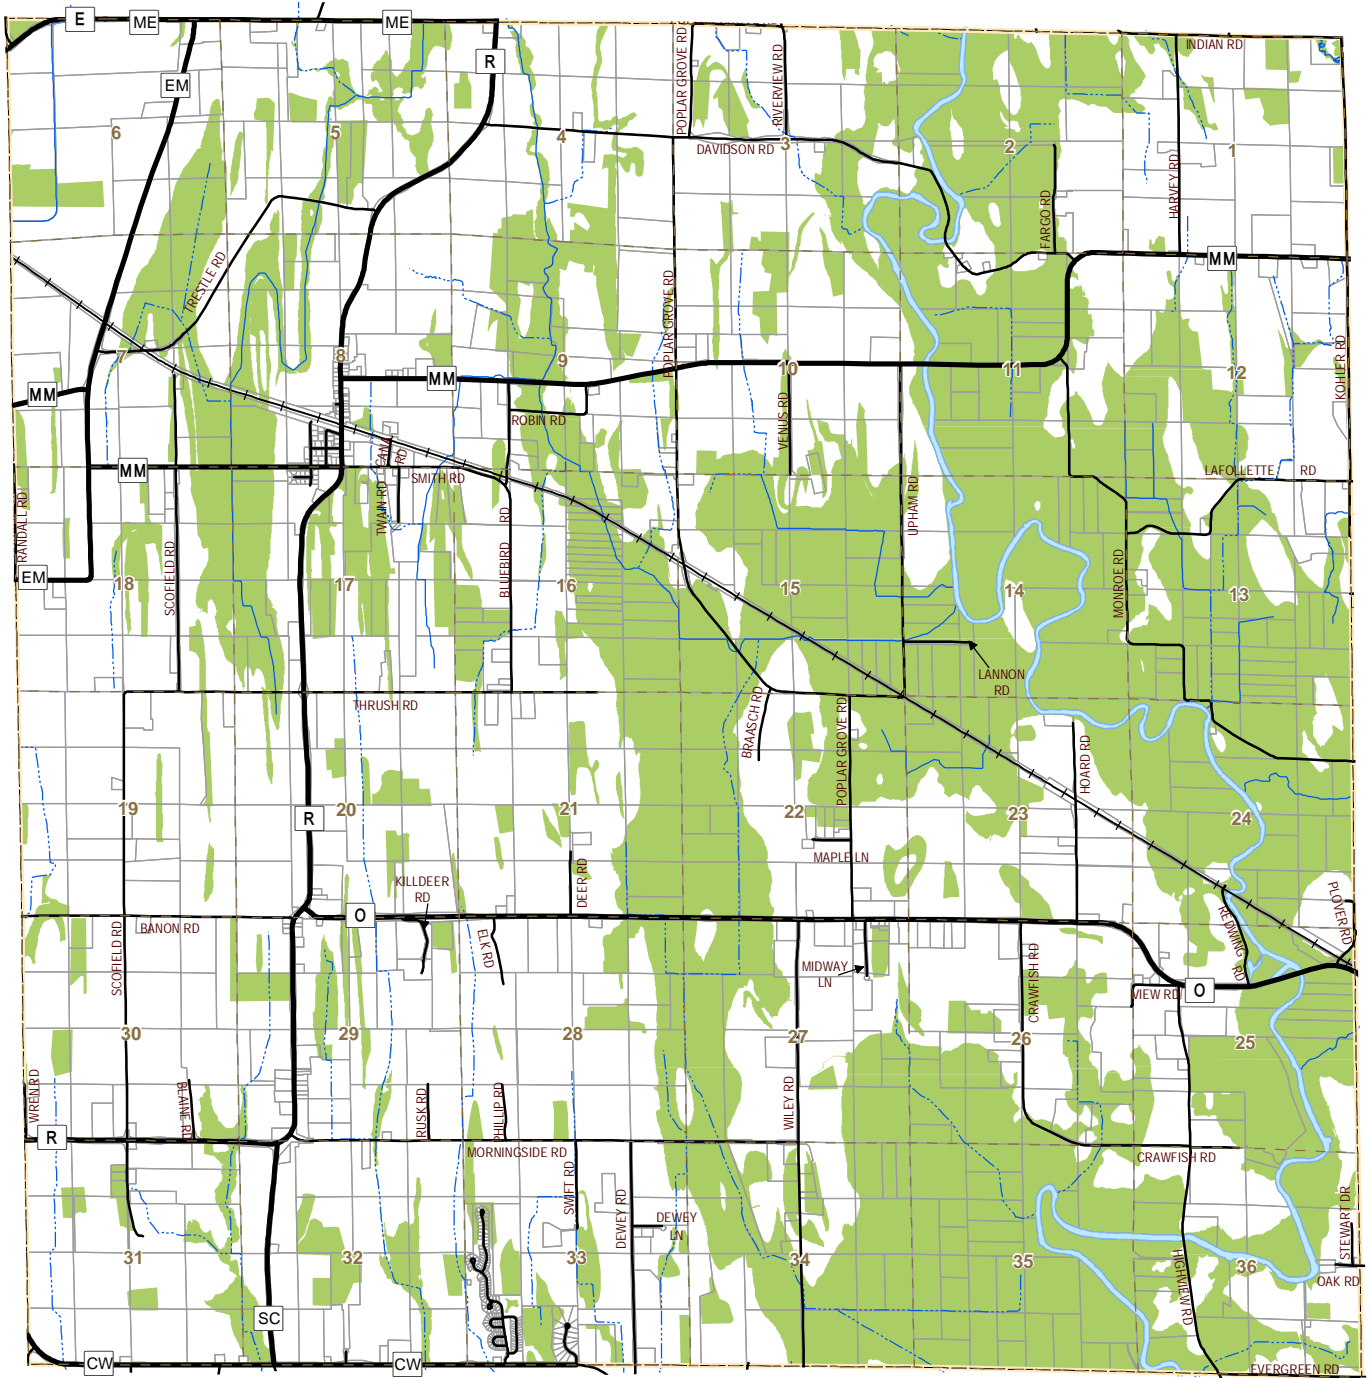

Dodge County
 Land Resources and Parks
 Department

Source: Dodge County Land Resources and Parks Department, March 2013

Map 5-1, Prime Agricultural Soils Town of Lebanon, Dodge County, Wisconsin

Legend

- County Highway
- Town Road
- Railroad
- Town Boundary
- Section Line
- Tax Parcels
- Waterbodies
- Prime Soils

Map 5-3, Wetlands, Watersheds, Streams & Surface Water Town of Lebanon, Dodge County, Wisconsin

Legend

- County Highway
- Town Road
- Railroad
- Town Boundary
- Section Line
- Wetlands
- Lakes and Ponds
- Rivers and Streams
- Streams
- Intermittent Streams
- Watershed Boundary

Dodge County
Land Resources and Parks
Department

Source: Dodge County Land Resources and Parks Department, March 2013

Map 5-5, Environmental Corridors Town of Lebanon, Dodge County, Wisconsin

Legend

County Highway	Tax Parcels
Town Road	Environmental Corridors
Railroad	Lakes and Ponds
Town Boundary	Streams
Section Line	Intermittent Streams

- U.S. Highway
- State Highway
- Town Boundaries
- Town of Lebanon
- Municipalities
- Horicon Marsh
- Lake
- Resource**
 - Cultural Site
 - Museum
 - Museum - Historical Society
 - State or National Register Site